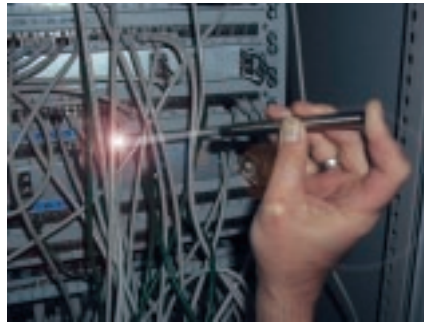

Provides a spotlight in the Ex area when carrying out testing work in restricted places.

- •robust and reliable
- •ballpoint pen format, fits in a jacket pocket
- •simple, practical, one hand operation
- •secure retaining clip

The Ex-Penlight with its handy ballpoint pen shape is ideal for close range lighting in the Ex-hazardous area.

Whether it is a poorly lit distribution box or conduit box in a dark corner, with this Ex-safe mini pocket torch you can bring everything into the right light.

It can be comfortably carried in a jacket or shirt pocket and its clip ensures secure retention.

Ex-data:

Ex designation:

Ⓜ II 2 G EEx e ia IICT4

EC-Certificate of conformity:

TÜV 99 ATEX 1512

Accessories:

Spare light bulb Type 222

Technical data:

Ambient temperature Ta:	-20°C .... +40°C
Light source:	Type 0.25A, 2.25V
Battery supply:	2 x LR03
IP protective rating:	IP 54
Operating life	approx. 4 hours
Dimensions:	147 x 11,6 mm
Weight:	approx. 50 g