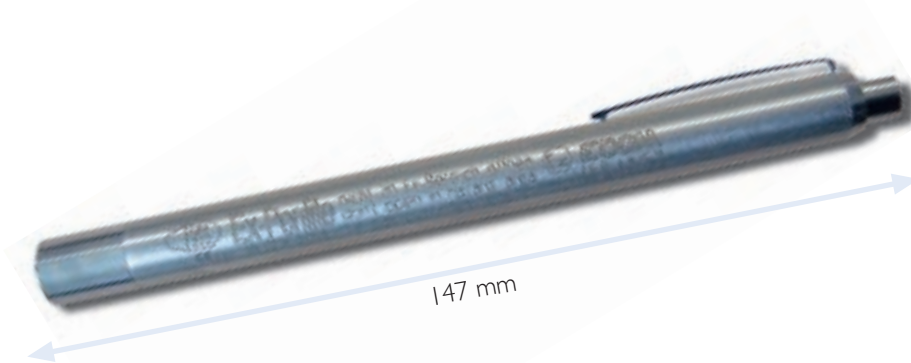

Intrinsically Safe mini pocket torch Ex-Penlight

Provides a spotlight in the Ex area when carrying out testing work in restricted places.

- robust and reliable
- ballpoint pen format, fits in a jacket pocket
- simple, practical, one hand operation
- secure retaining clip

The Ex-Penlight with its handy ballpoint pen shape is ideal for close range lighting in the Ex-hazardous area.

Whether it is a poorly lit distribution box or conduit box in a dark corner, with this Ex-safe mini pocket torch you can bring everything into the right light.

It can be comfortably carried in a jacket or shirt pocket and its clip ensures secure retention.

Ex-data:

Ex designation:

Ⓜ II 2 G EEx e ia IICT4

EC-Certificate of conformity:

TÜV 99 ATEX 1512

Accessories:

Spare light bulb Type 222

Technical data:

Ambient temperature Ta:	-20°C +40°C
Light source:	Type 0.25A, 2.25V
Battery supply:	2 x LR03
IP protective rating:	IP 54
Operating life	approx. 4 hours
Dimensions:	147 x 11,6 mm
Weight:	approx. 50 g